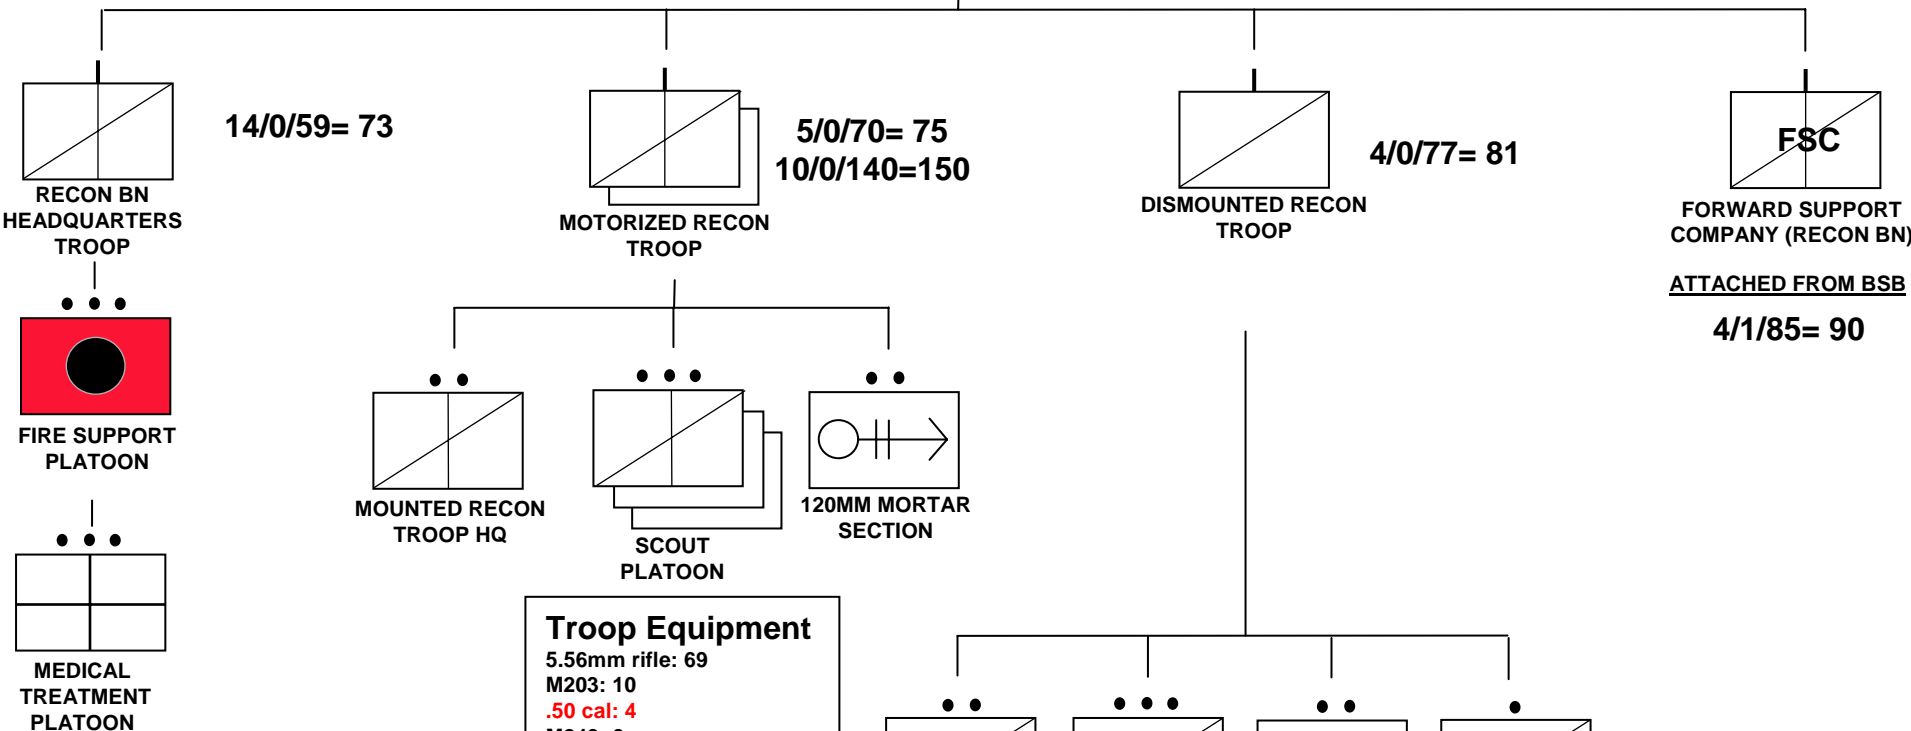

3-4 CAV RECON SQUADRON

36/0/331= 367
(Plus 90 from FSC)

Troop Equipment

5.56mm rifle: 69
M203: 10
.50 cal: 4
M249: 0
MK 19: 10
M240B: 22
M9: 7
Shotgun: 6
PVS 14: 24
PVS 7B: 42
120mm mortar: 2
81mm mortar insert: 2
CLU: 9
HMMVV (TOW): 6
HMMVV (shelter carrier): 1
HMMVV (cargo): 3
HMMVV (armt carrier): 13
MTV: 2
UAV: 1

Troop Equipment

5.56mm rifle: 79
M203: 18
M249: 14
M9: 15
Shotgun: 2
XM107 (Barrett .50cal): 2
M24 (7.62mm sniper rifle): 2

60mm mortar: 2
PVS 14: 33
PVS 7B: 42
CLU: 6
HMMVV (cargo): 5
UAV: 1
LMTV: 1

Troop Equipment